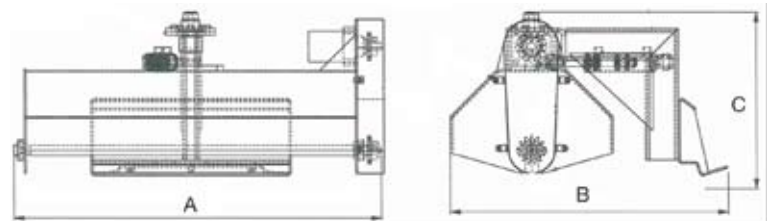

Features:

- Varying hydraulic tilt left to right 22 degrees
- Extra wide 1000mm for larger jobs
- Ideal for sweeping our cattle pens

Ideal Use:

Sweeps and collects all kinds of debris in most locations

Machine Suitability:

Mini Machines, Mini Excavators, Small Skid Steer Loaders

Specifications	Mini Cattle Yard Broom
A Width (overall)	1126mm
B Depth (overall)	854mm
C Height (overall)	546mm
Max Flow (LPM)	up to 45
Max Pressure (BAR)	220
Weight	205kgs